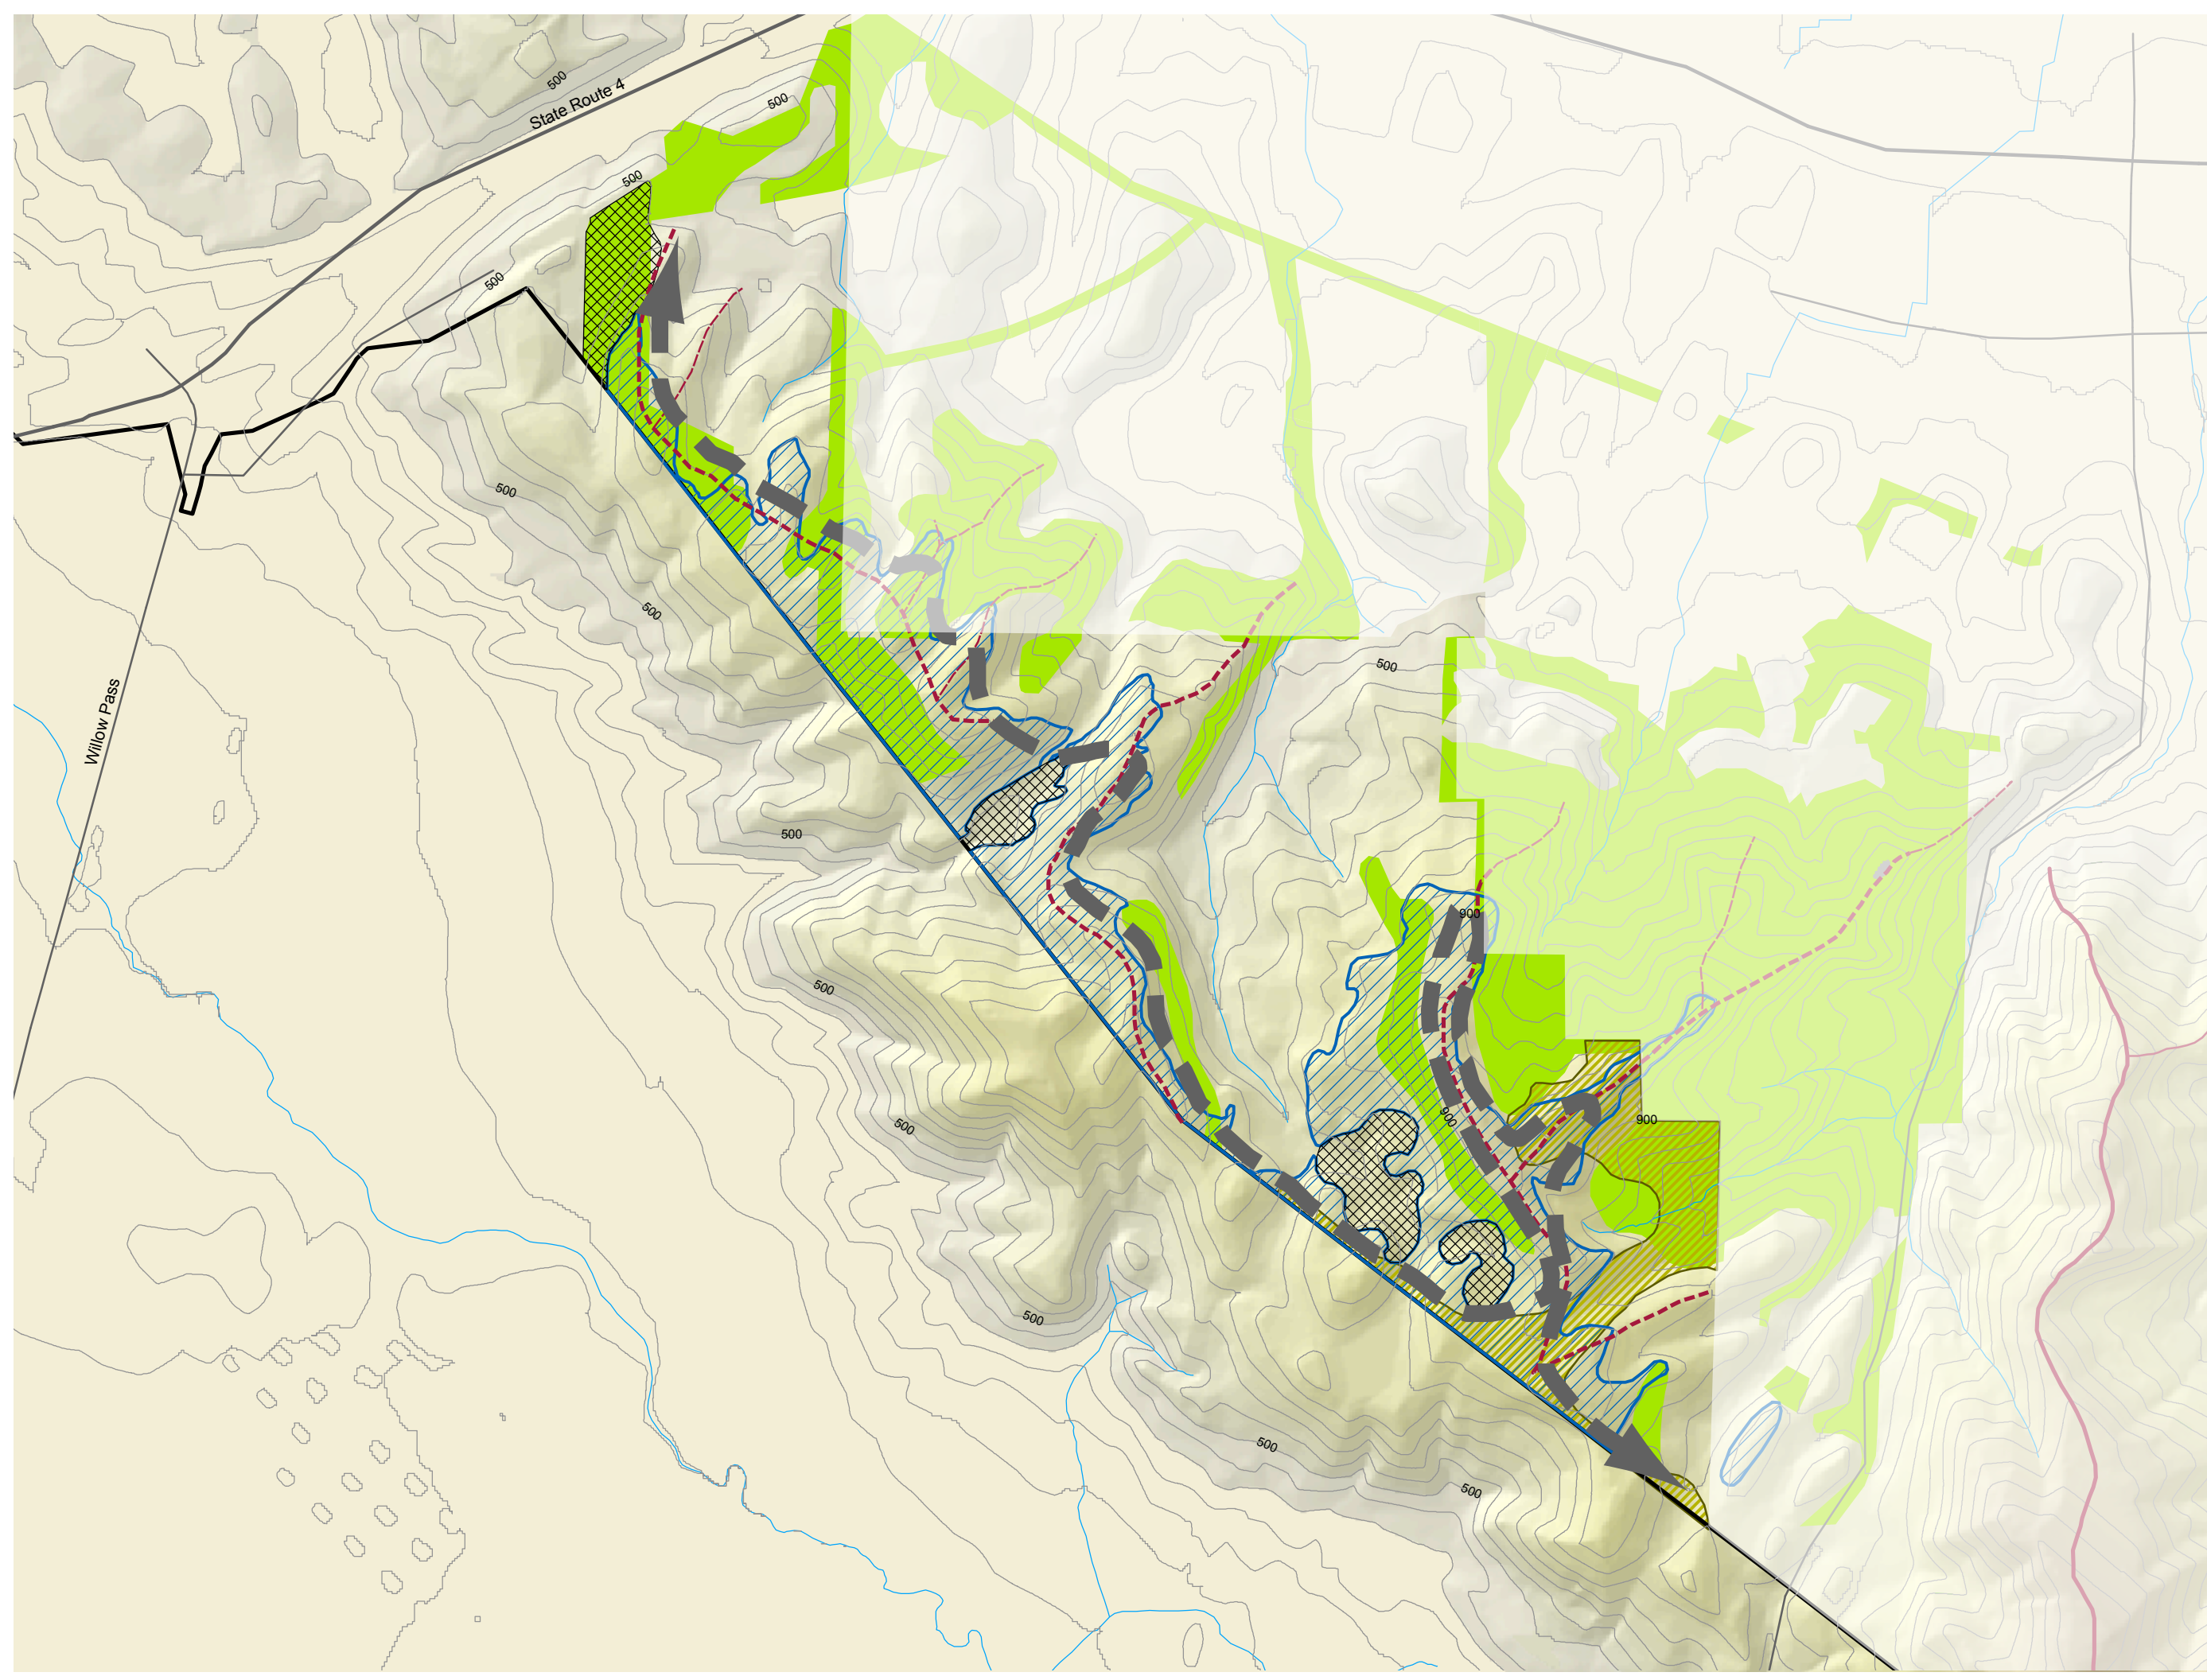

Los Medanos Hillside Viewshed Buffer

Buffer Areas

-  Critical Viewshed Buffer Area
-  Secondary Viewshed Buffer Area

Pittsburg Land Use GP 2004

-  Open Space
-  HCP Buffer Area

Ridgelines

-  First Series of Ridgelines
-  Major (2004 Pittsburg GP)
-  Major (2001 Pittsburg GP)
-  Minor (2004 Pittsburg GP)
-  Minor (2001 Pittsburg GP)

Concord City Limits

-  Highways
-  Major Streets
-  Contours 50 ft
-  Creeks/Drainage